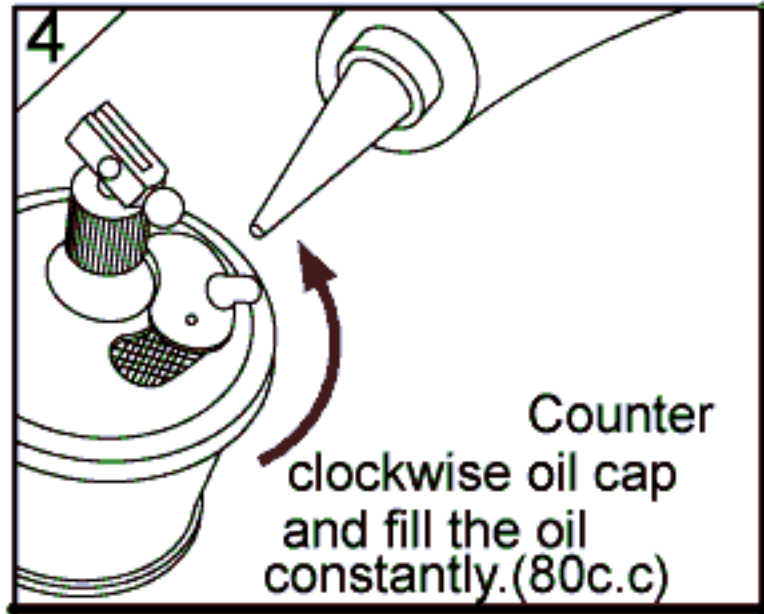

STEP:1-6

Vertical Spiral Oil Mist Tube-Vast Air STC-BW1

290