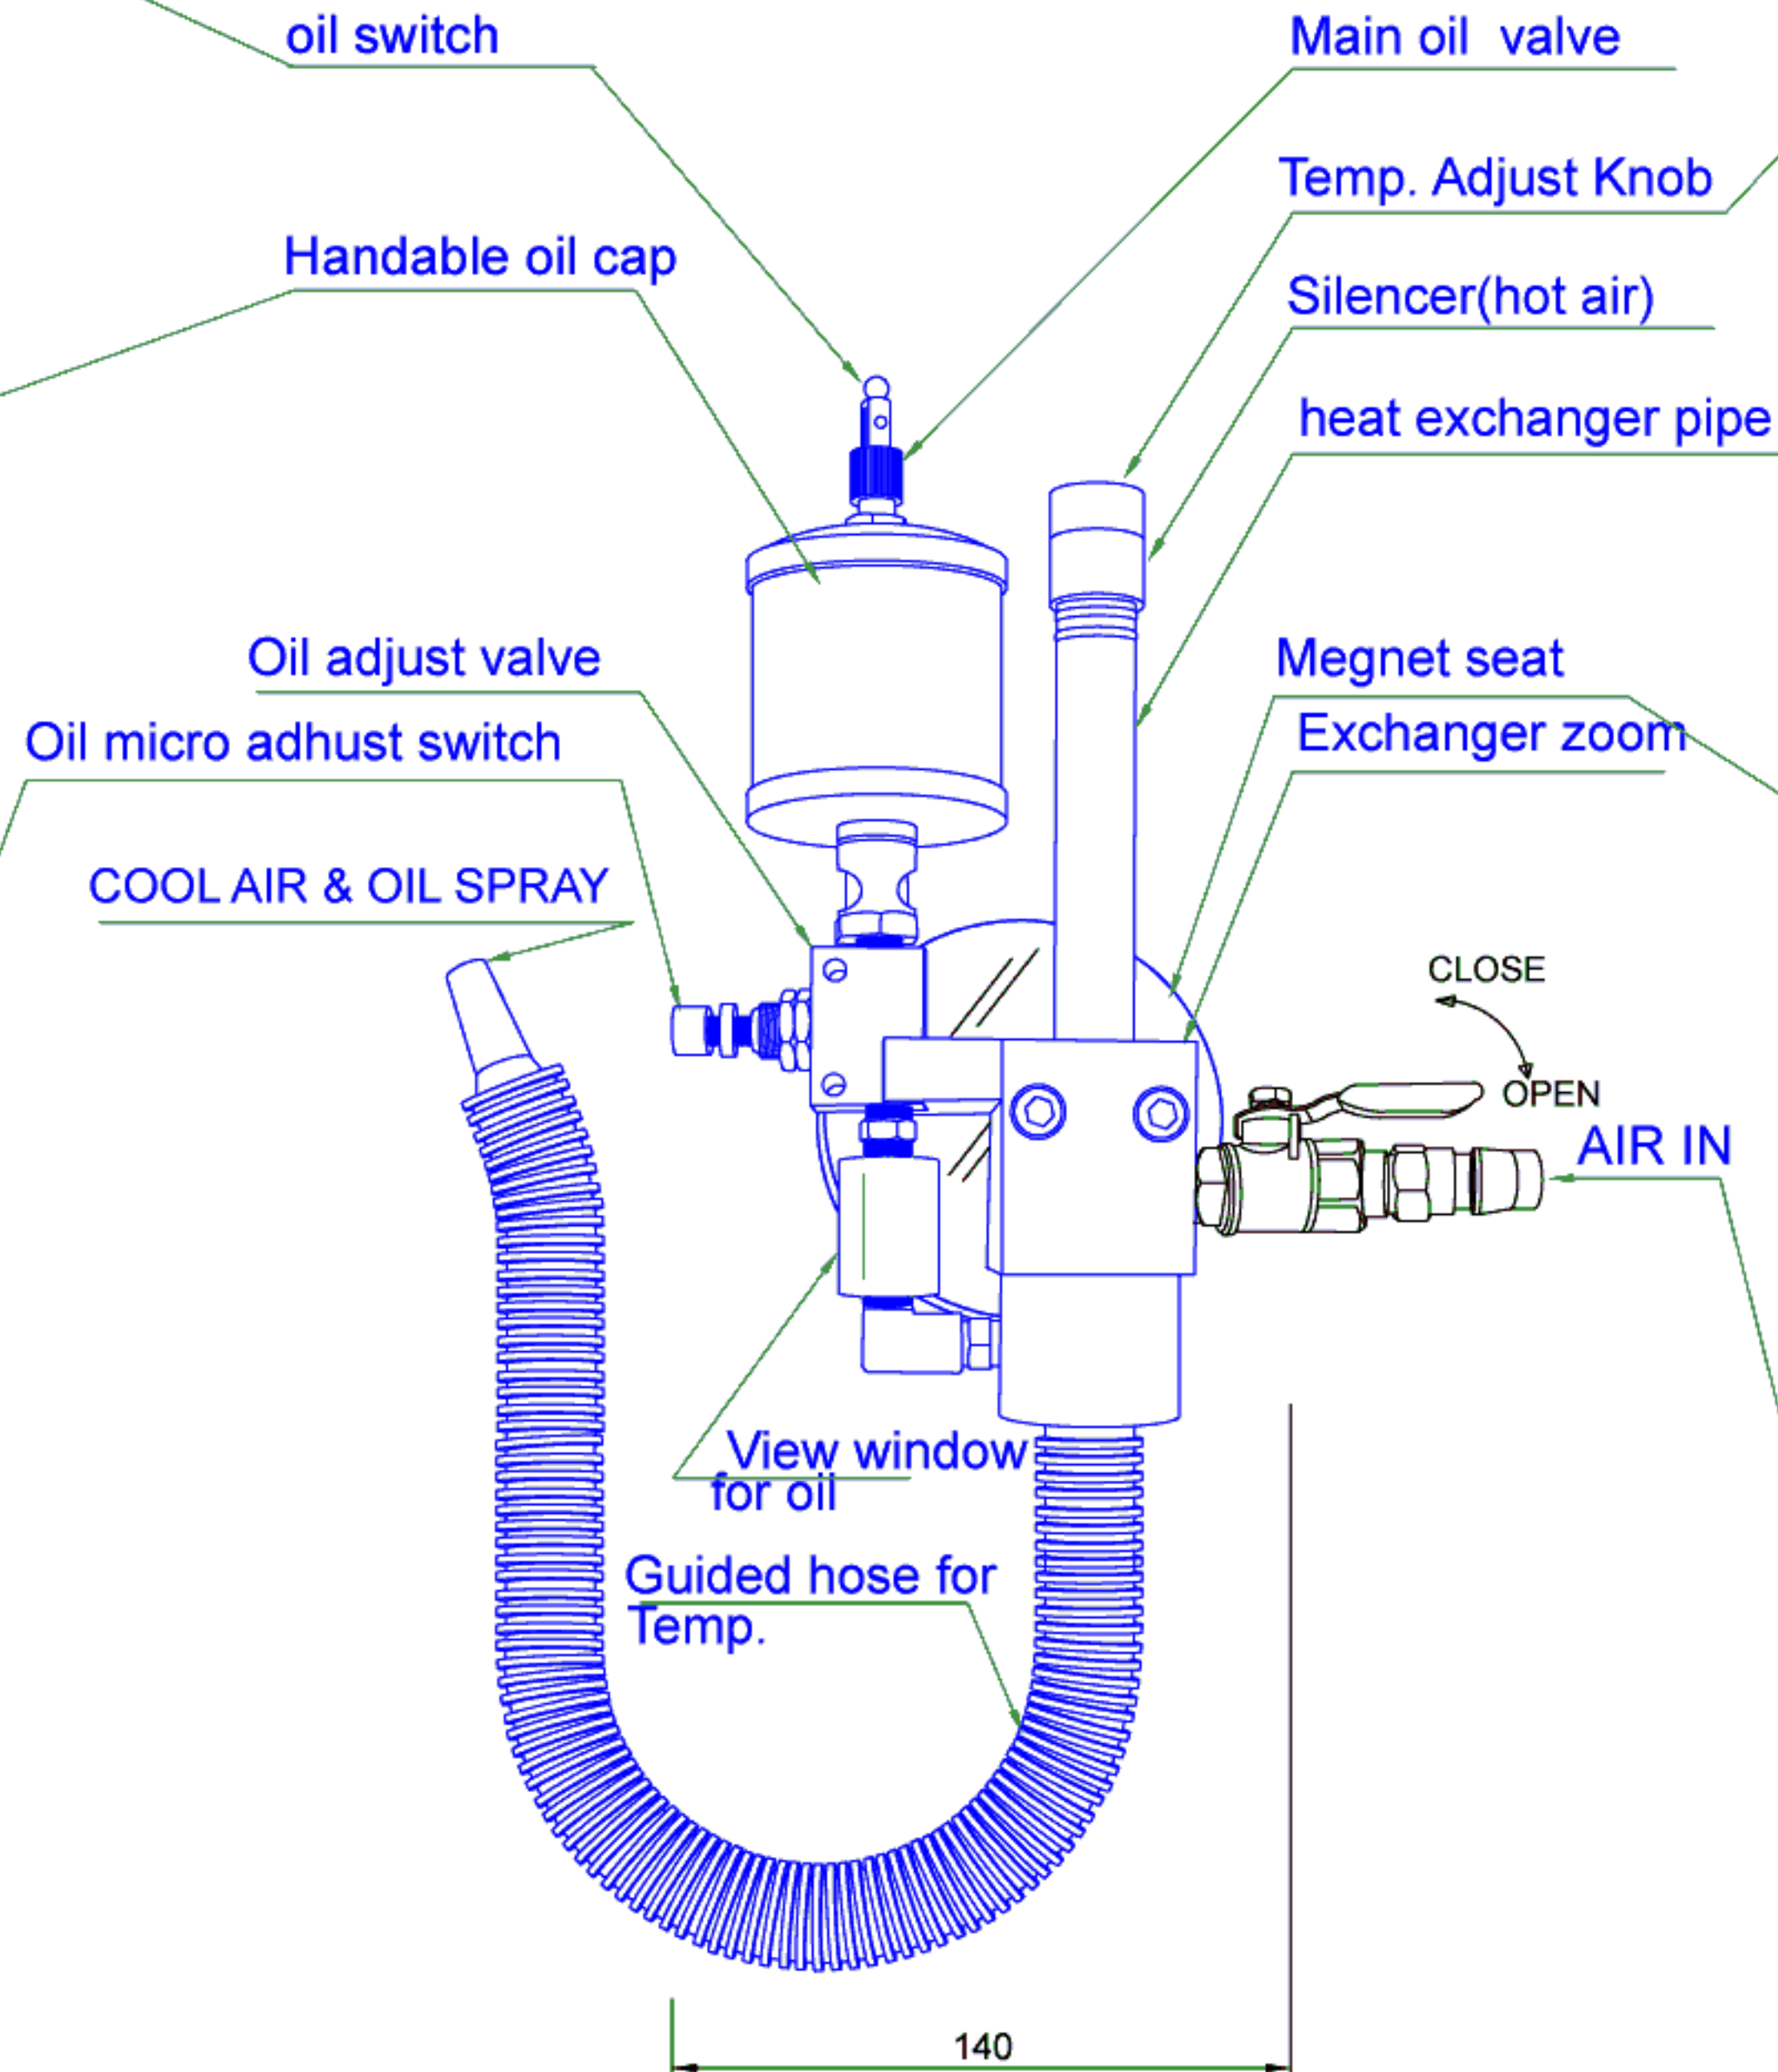

STEP:1-6

Vertical Spiral Oil Mist Tube-Vast Air STC-BW1

290