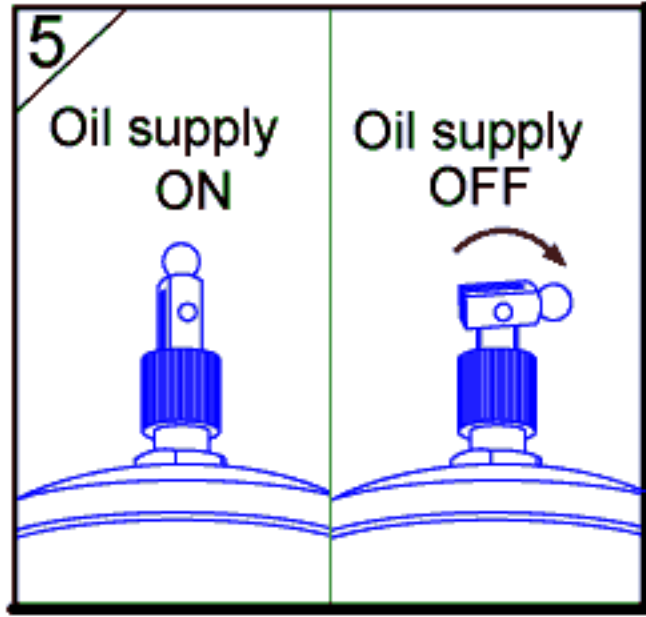

STEP:1-6

Vertical Spiral Oil Mist Tube-Vast Air STC-BW1

290