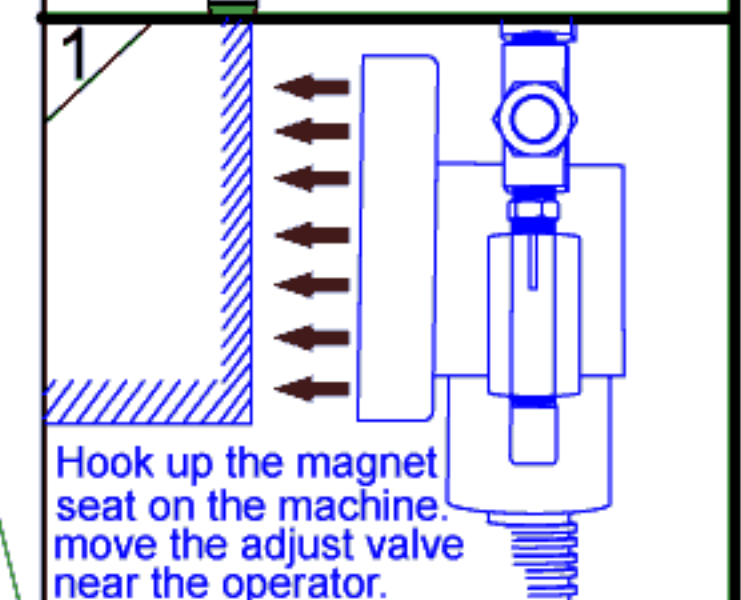

STEP:1-6

Vertical Spiral Oil Mist Tube-Vast Air STC-BW1

290