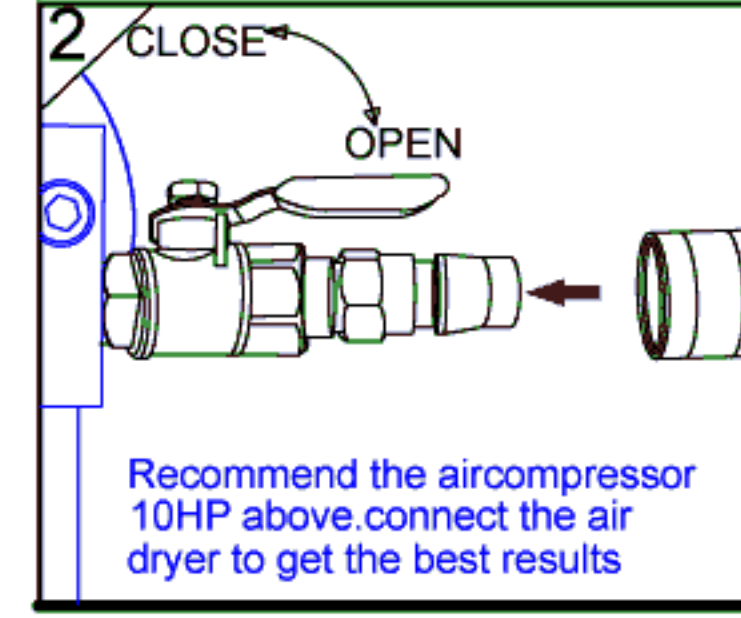

STEP:1-6

Vertical Spiral Oil Mist Tube-Vast Air STC-BW1

290