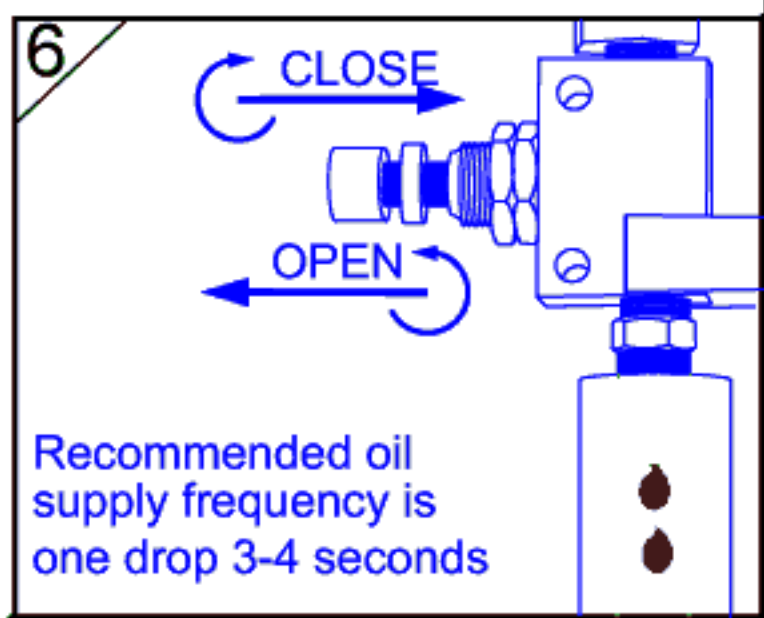

STEP:1-6

Vertical Spiral Oil Mist Tube-Vast Air STC-BW1

290